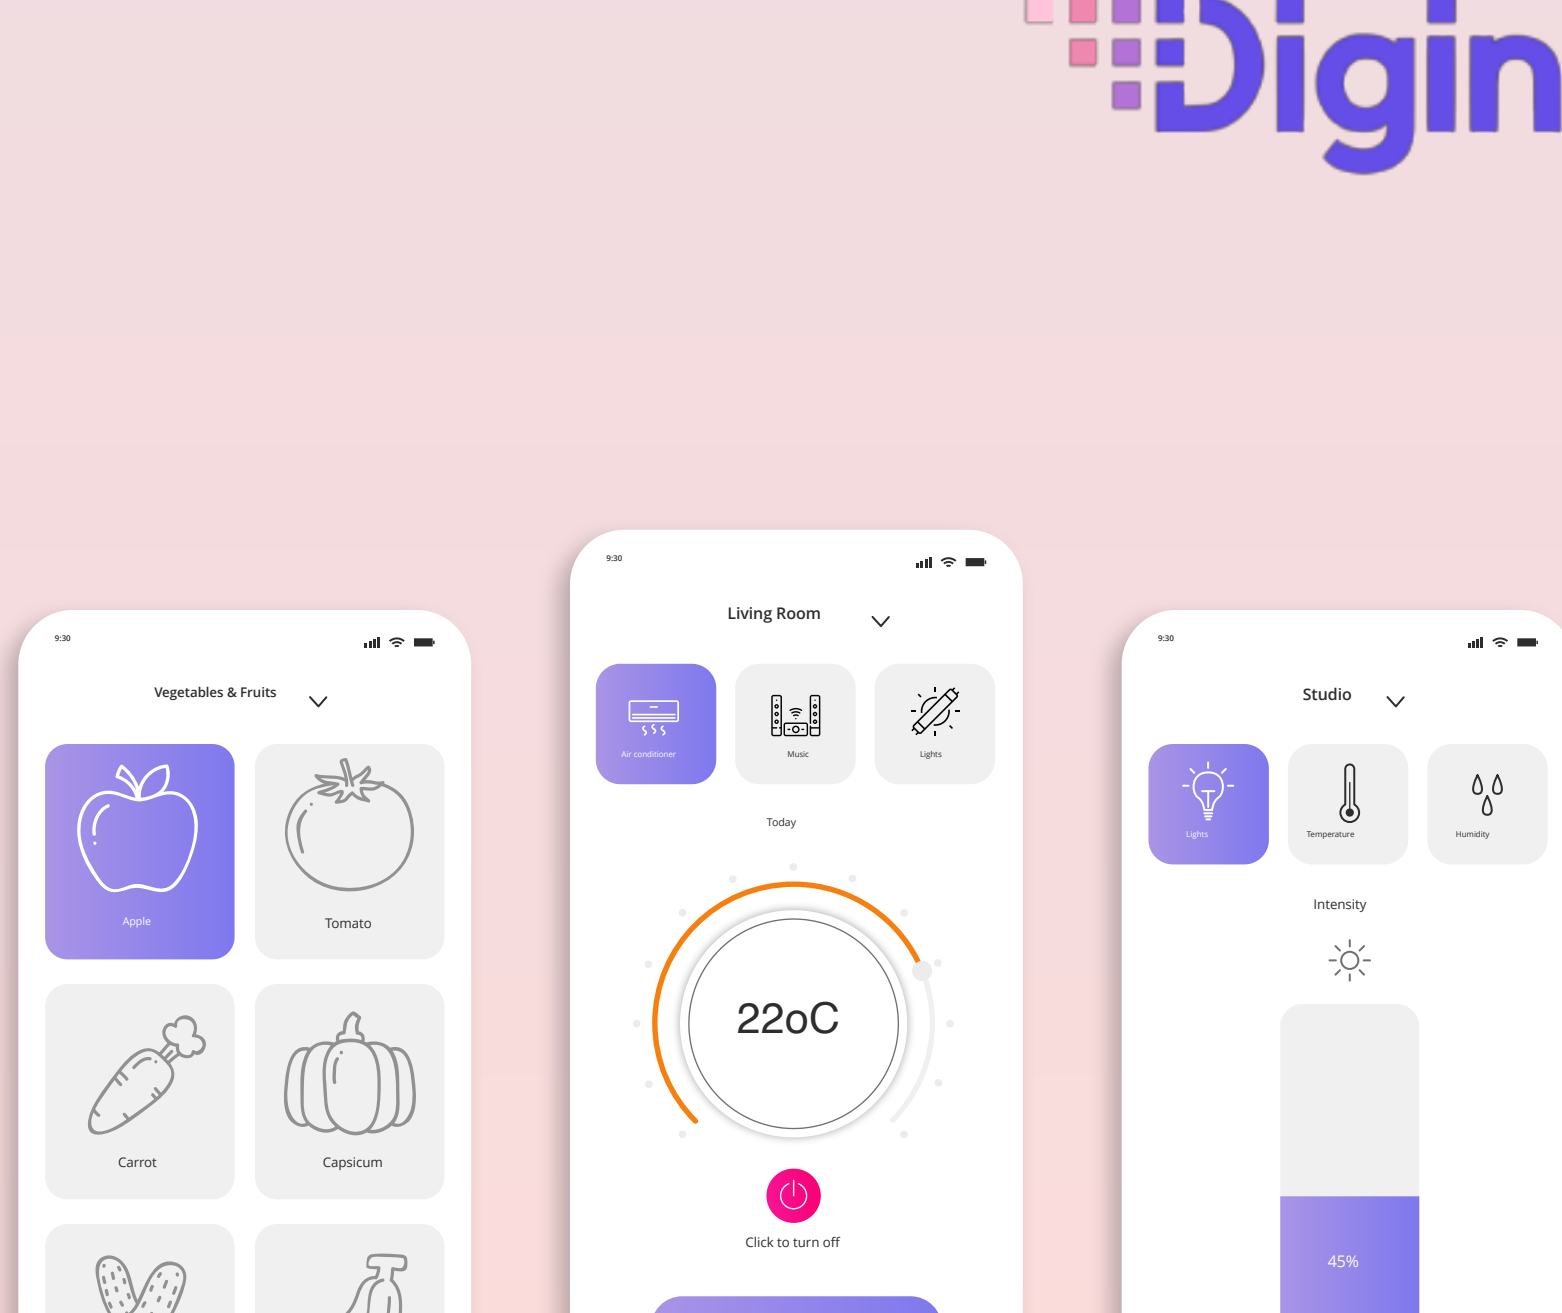

Diginuze Mobility

Diginuze Mobile Apps let you manage and control sales orders, inventory, customers, marketing campaigns, shipments, supply chain, and much more - Anywhere, Anytime, On the Go!

Diginuze BOT

AI-powered bots to drive personalized user experiences. Deploy next-gen bots powered by Machine Learning (ML) algorithms to drive highly personalized experiences.