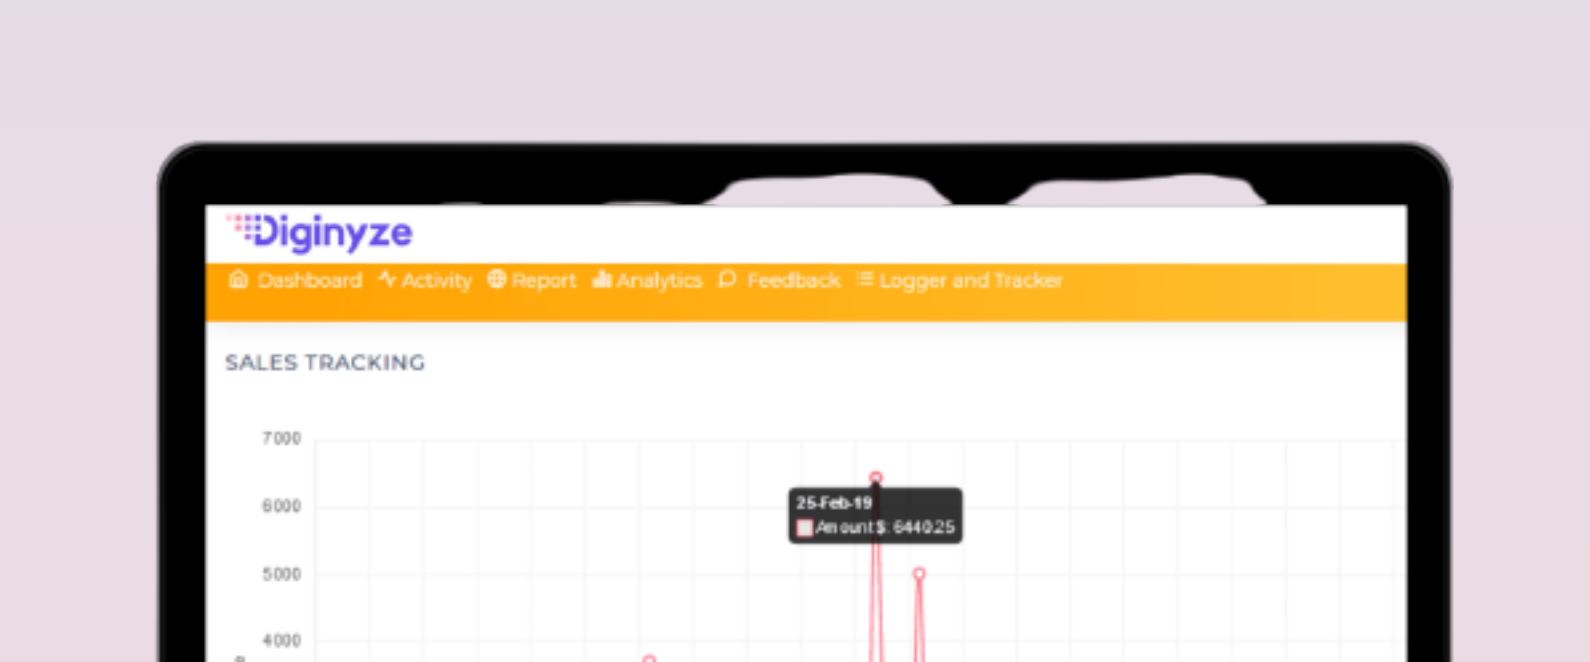

Diginuze Analytics

Track insights that matter for your eCommerce business on the run. Leverage the power of AI-driven analytics to drive customer engagement for your eCommerce store.