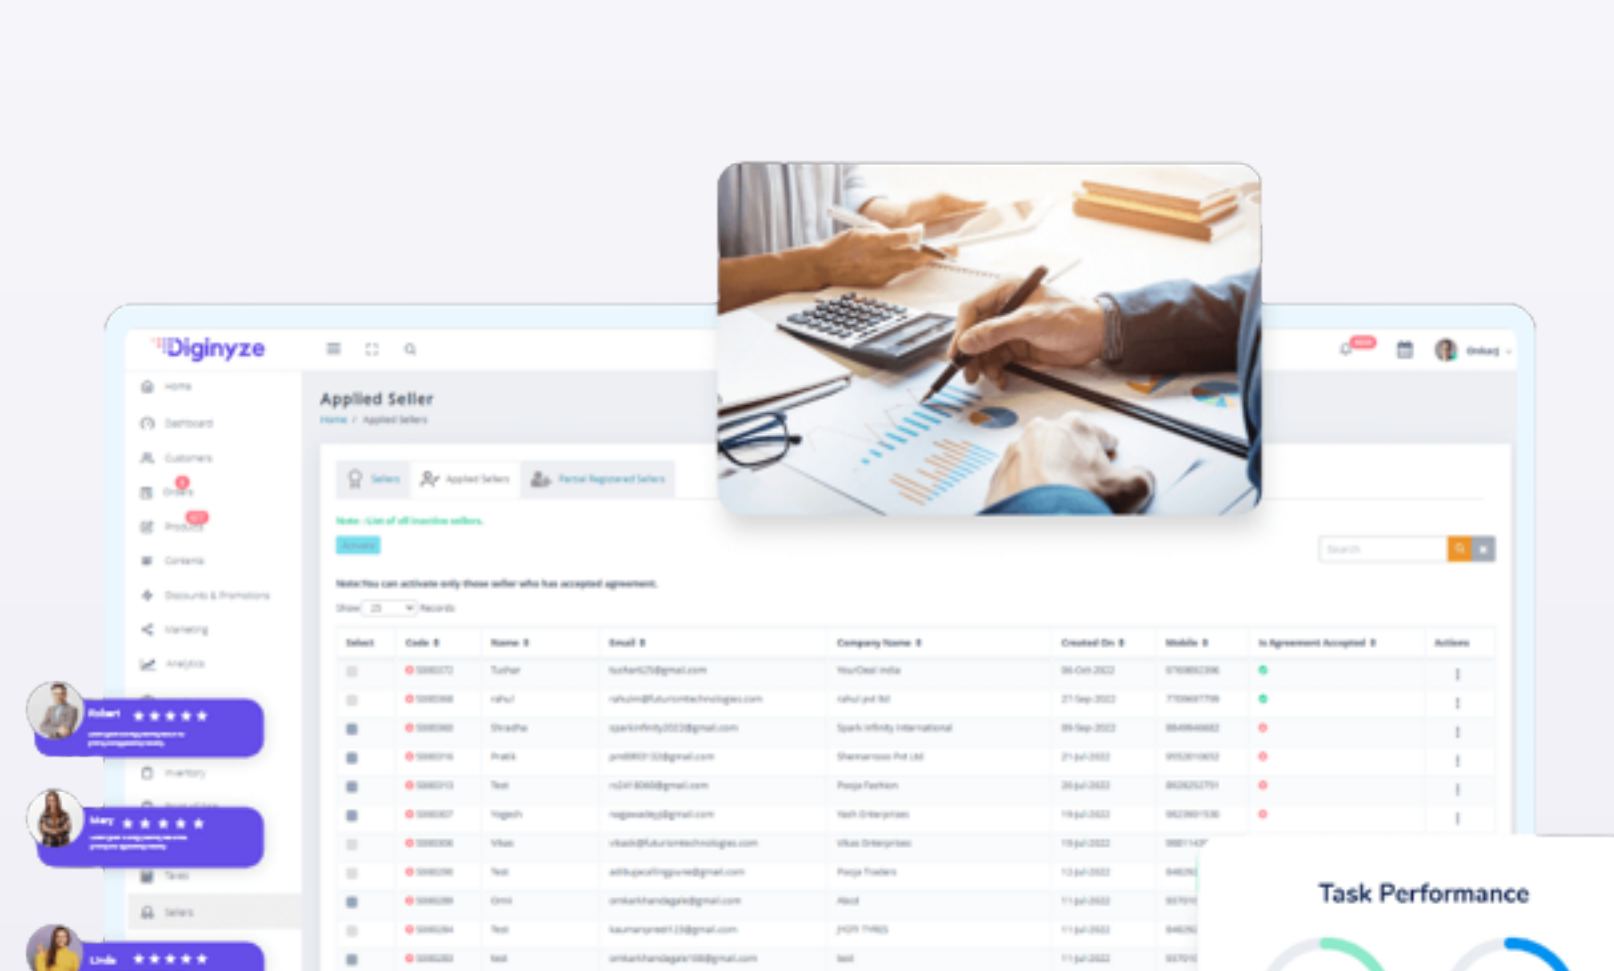

NEXT-GEN AI-POWERED ECOMMERCE PLATFORM

Diginuze Commerce

Run your eCommerce business on the go. From procurements to payments, and orders to inventory, manage taxes/finances, customers, products, and more from a unified platform.

Diginuze Marketing

Integrated marketing capabilities for email marketing, social media marketing, SEO, and more. Manage and track all your marketing campaigns and activities from a centralized eCommerce platform.

Diginuze CRM

One platform with all eCommerce, customer information, and point-of-sale features that you need to manage and amplify your business. Real-time sales and marketing information at your fingertips.

Diginuze ERP

Get a bird's-eye view of all mission-critical processes such as orders, inventory, payments, and more from a unified platform. Streamline vendor and asset management

Diginuze POS

Bring your online and in-store sales together with Diginuze POS. Gain valuable insights about your online business from a centralized hub and work smarter.

Diginuze Analytics

Track insights that matter for your eCommerce business on the run. Leverage the power of AI-driven analytics to drive customer engagement for your eCommerce store.

Diginuze Mobility

Diginuze Mobile Apps let you manage and control sales orders, inventory, customers, marketing campaigns, shipments, supply chain, and much more - Anywhere, Anytime, On the Go!

Diginuze BOT

AI-powered bots to drive personalized user experiences. Deploy next-gen bots powered by Machine Learning (ML) algorithms to drive highly personalized experiences.

Diginuze AI/ML