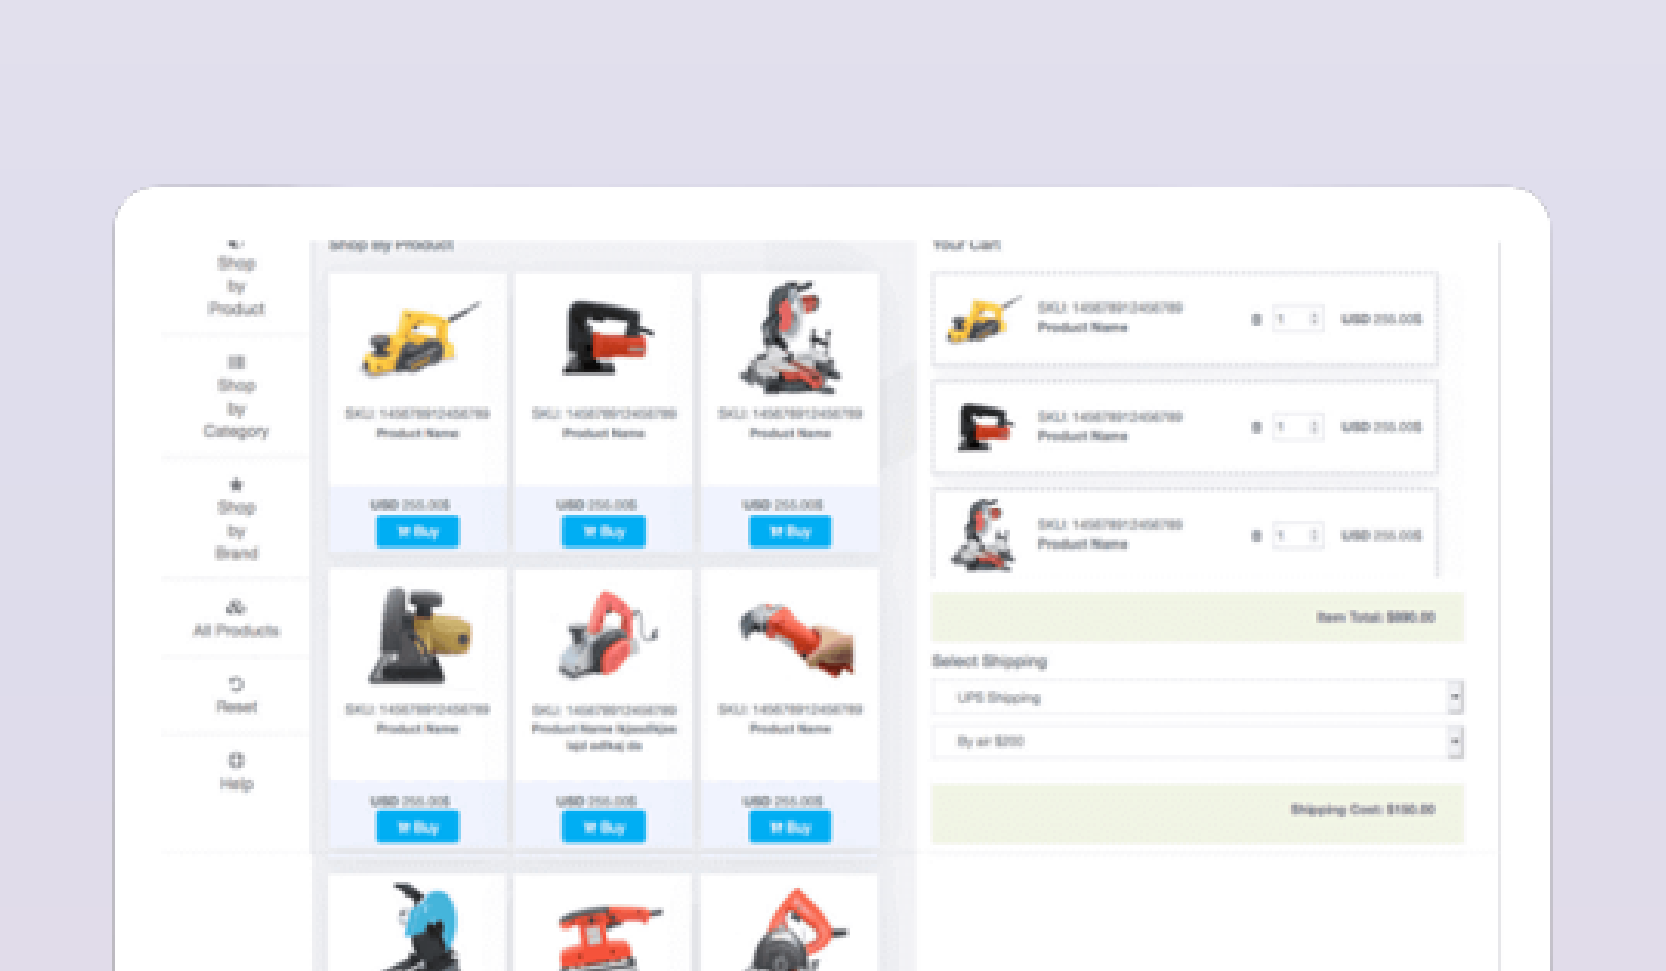

NEXT-GEN AI-POWERED ECOMMERCE PLATFORM

Diginuze Commerce

Run your eCommerce business on the go. From procurements to payments, and orders to inventory, manage taxes/finances, customers, products, and more from a unified platform.

Diginuze Marketing

Integrated marketing capabilities for email marketing, social media marketing, SEO, and more. Manage and track all your marketing campaigns and activities from a centralized eCommerce platform.

Diginuze CRM

One platform with all eCommerce, customer information, and point-of-sale features that you need to manage and amplify your business. Real-time sales and marketing information at your fingertips.

Diginuze ERP

Get a bird's-eye view of all mission-critical processes such as orders, inventory, payments, and more from a unified platform. Streamline vendor and asset management

Diginuze POS

Bring your online and in-store sales together with Diginuze POS. Gain valuable insights about your online business from a centralized hub and work smarter.

Diginuze Analytics

Track insights that matter for your eCommerce business on the run. Leverage the power of AI-driven analytics to drive customer engagement for your eCommerce store.

Diginuze Mobility

Diginuze Mobile Apps let you manage and control sales orders, inventory, customers, marketing campaigns, shipments, supply chain, and much more - Anywhere, Anytime, On the Go!

Diginuze BOT

AI-powered bots to drive personalized user experiences. Deploy next-gen bots powered by Machine Learning (ML) algorithms to drive highly personalized experiences.

Diginuze AI/ML